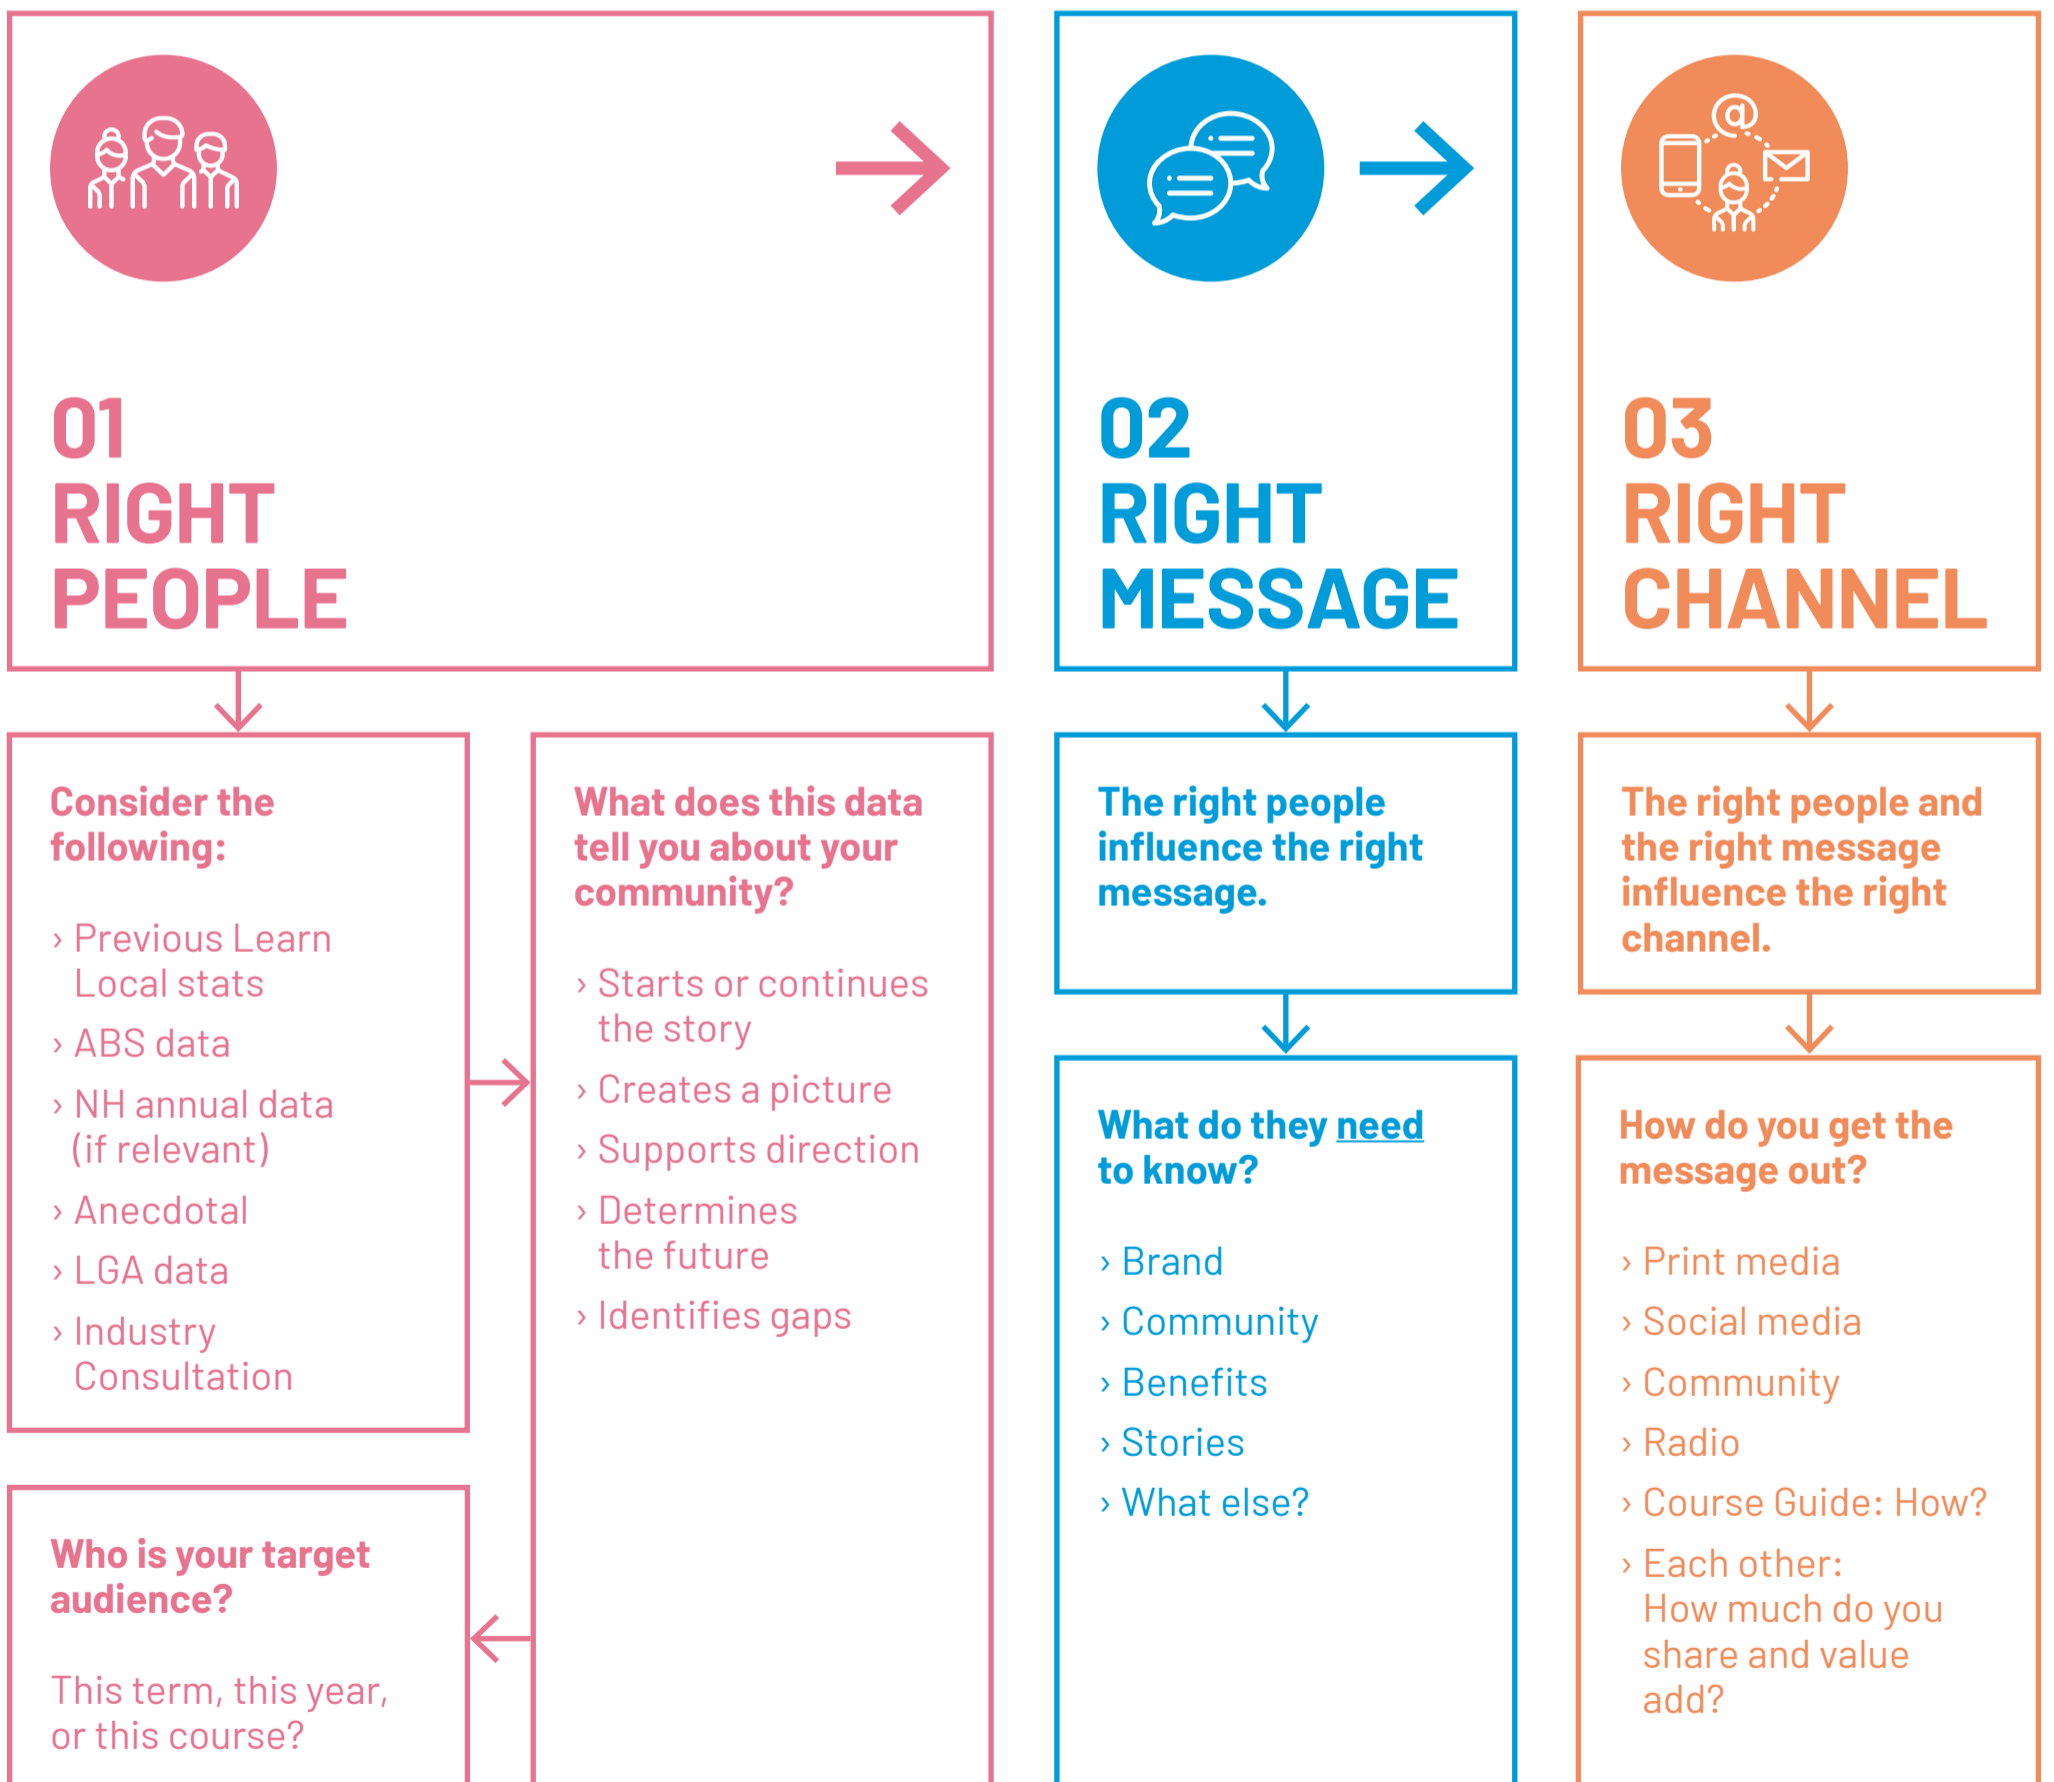

PROMOTE YOUR LEARN LOCAL

LOVE
YOUR
LEARN
LOCAL

TAFE AND TRAINING LINE **CALL 131 823** WEBSITE **WWW.LEARN LOCAL.ORG.AU** FACEBOOK **@LEARNLOCAL** TWITTER **@LEARNLOCAL**