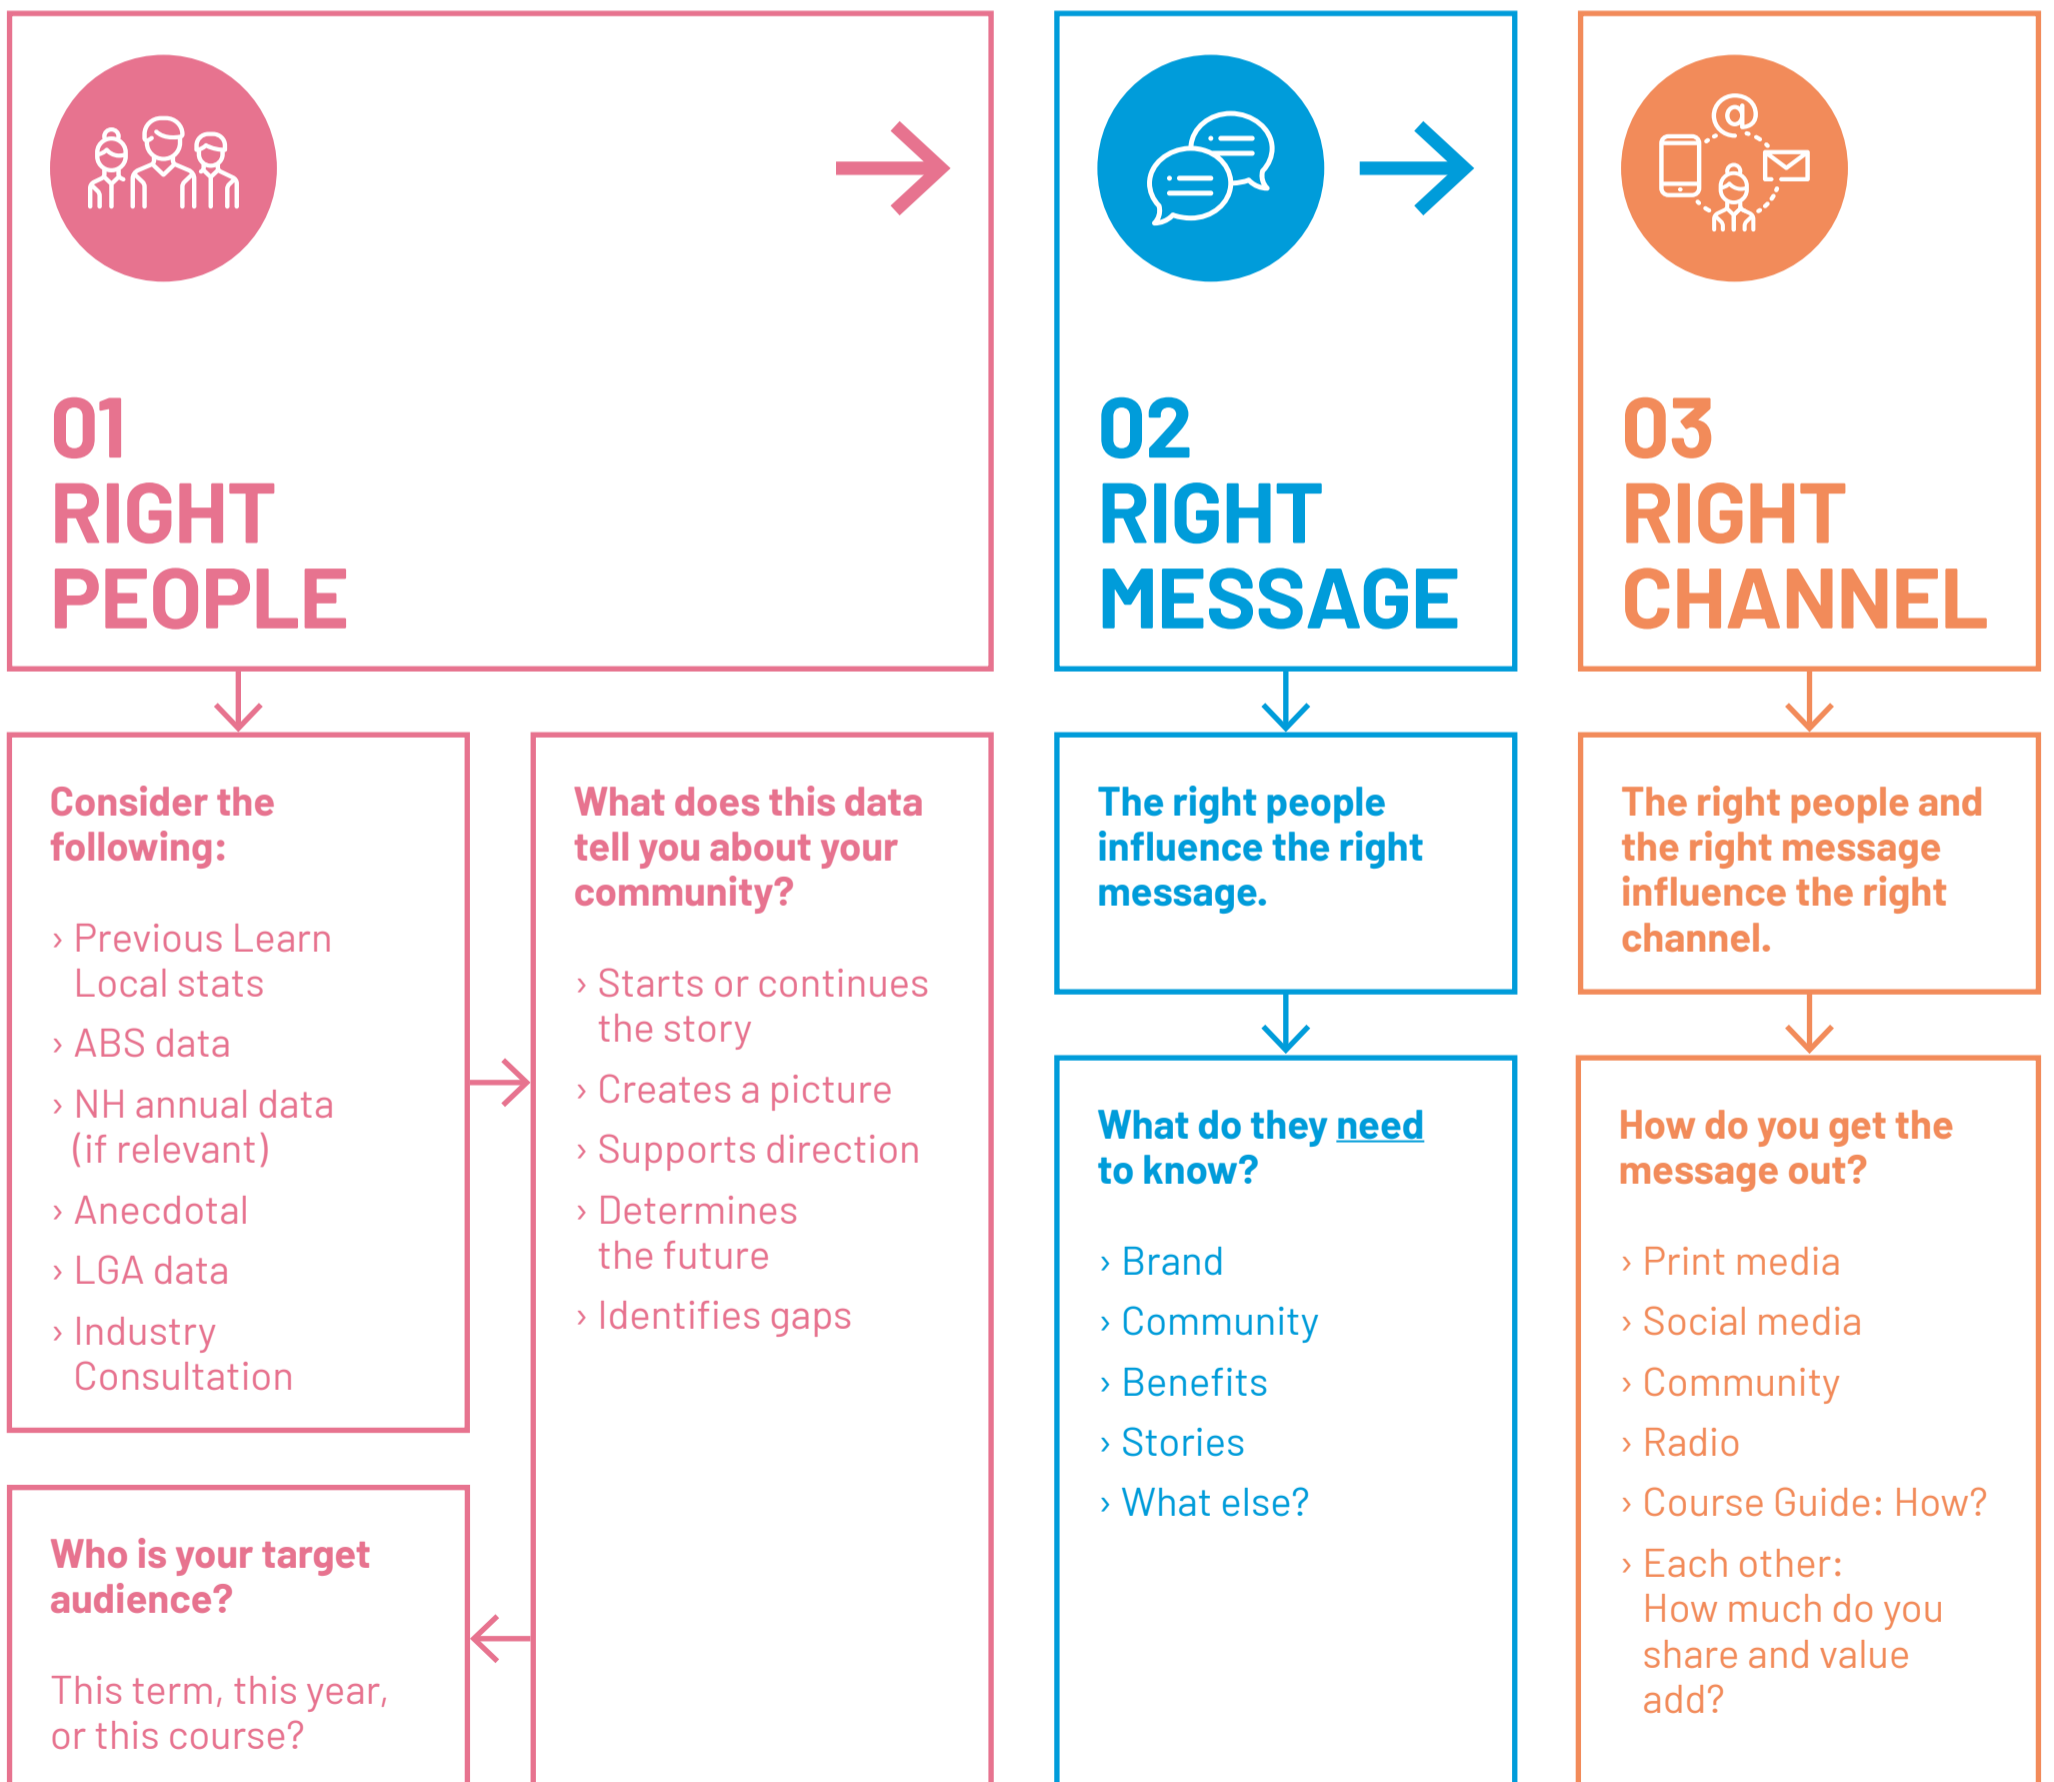

# PROMOTE YOUR LEARN LOCAL

LOVE  
YOUR  
LEARN  
LOCAL

GIPPS-  
LAND  
LEARN  
LOCAL

TAFE AND TRAINING LINE **CALL 131 823** WEBSITE **WWW.LEARN LOCAL.ORG.AU** FACEBOOK **@LEARNLOCAL** TWITTER **@LEARNLOCAL**